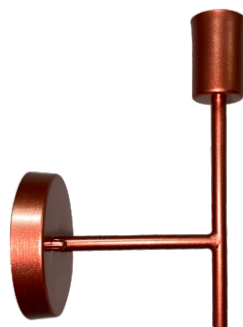

SPOT DE EMBUTIR 10 X 10
REF. 3032 - COM LED
REF. 3064 - SEM LED

SPOT DE EMBUTIR 13 X 13
REF. 3475- SEM LED

SPOT DE EMBUTIR DUPLA 25 X 13
REF. 3742- SEM LED

ARANDELA TUBULAR 69 - 40 X 10,5
REF. 3573

ARANDELA SLIM - FITA DE LED 80 X 7,5
REF. 3900