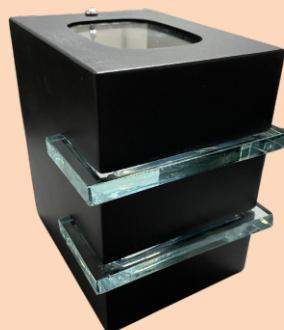

ARANDELA 2 ALETAS VIDRO 8,5 X 12
REF. 3592- LÂMPADA LED G9 - 5W
REF. 2392 - G9