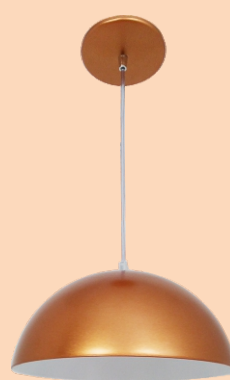

LUMINÁRIA ESFÉRICA 27 X 13
REF. 1393