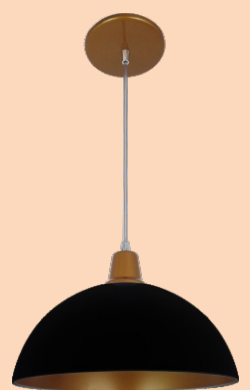

LUMINÁRIA TAÇA 13,5 X 27
REF. 2565

LUMINÁRIA KOLONIAL CLOWN I 16 X 22
REF. 1961

LUMINÁRIA KOLONIAL CLOWN II 15 X 22
REF. 1962

LUMINÁRIA KOLONIAL CLOWN III 27 X 28
REF. 1970

LUMINÁRIA KOLONIAL CLOWN IV 26 X 26
REF. 1990

LUMINÁRIA KOLONIAL CLOWN V 20 X 23
REF. 2385

LUMINÁRIA KOLONIAL CLOWN VI 30 X 32
REF. 2461

LUMINÁRIA ESFÉRICA 27 X 13
REF. 1393

LUMINÁRIA ESFÉRICA LUXO 27 X 18
REF. 1393.1

PENDENTE 3,5 X 7,5
REF. 2105

LUMINÁRIA BOUTEILLE 30 X 12
REF. 2846